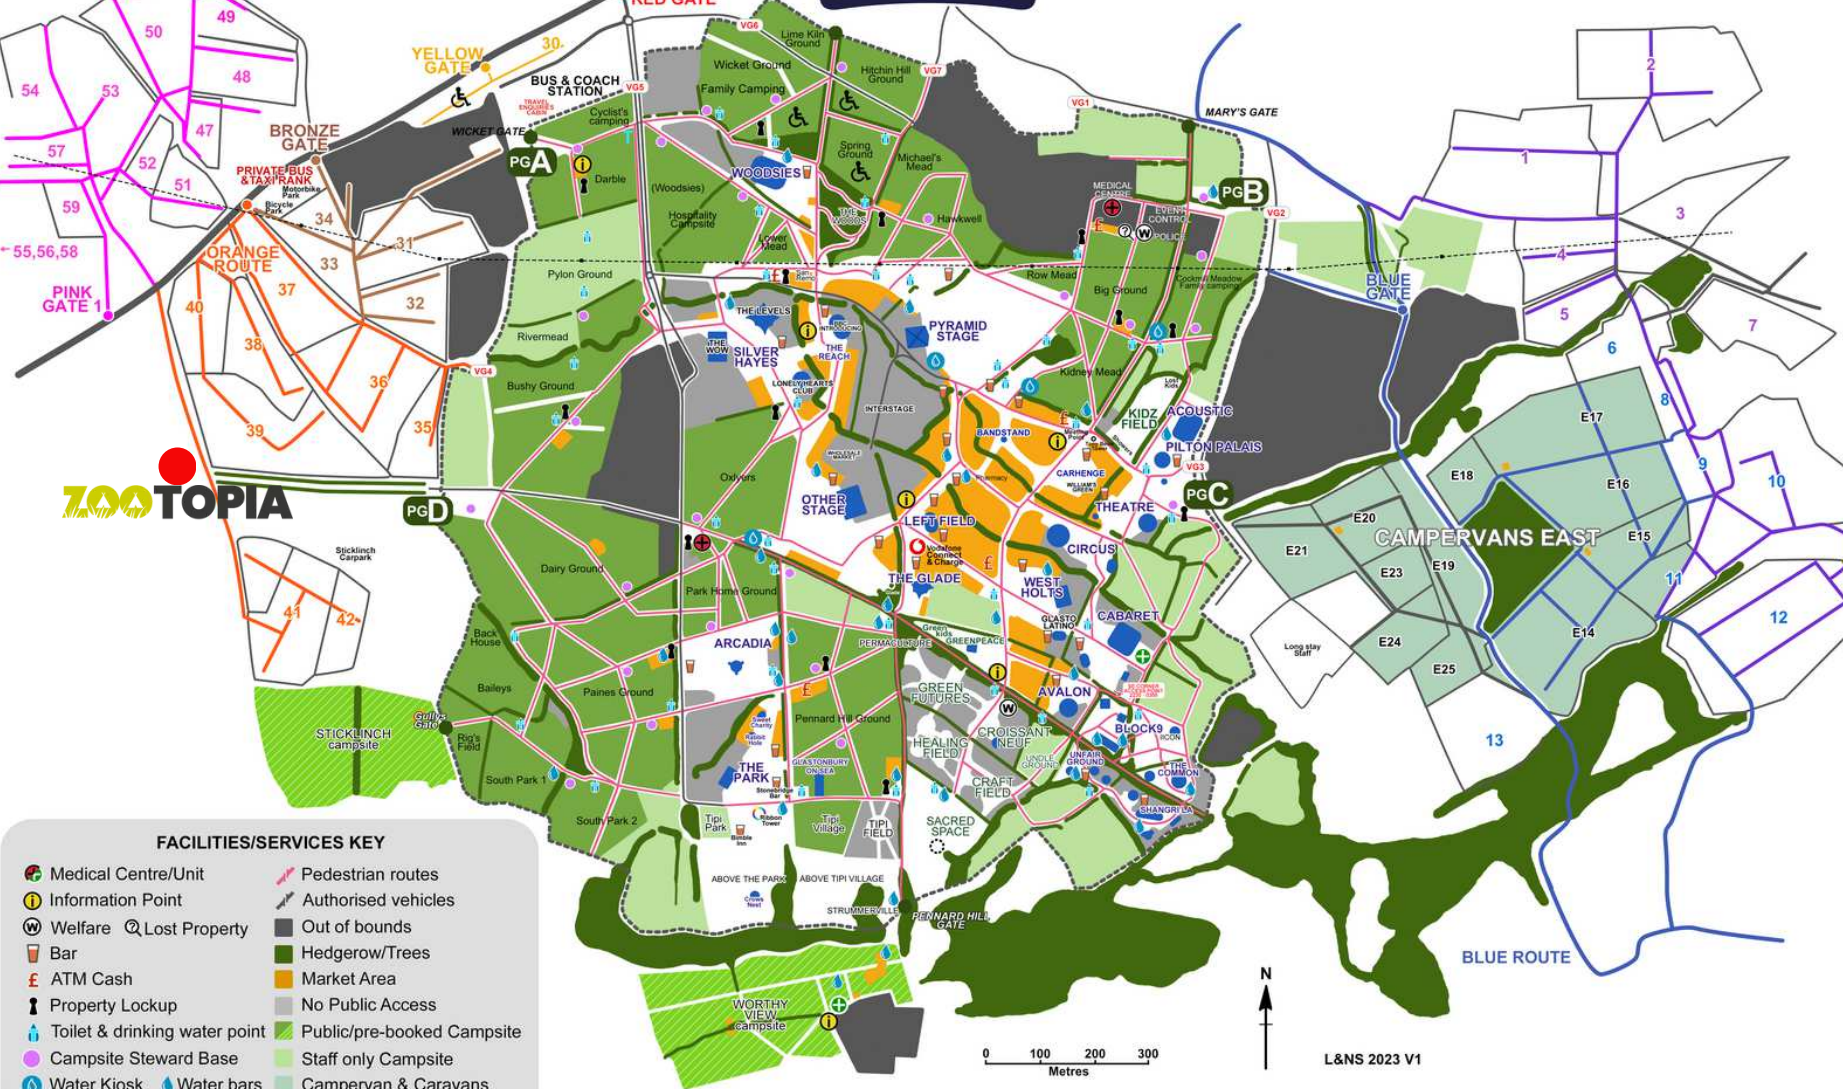

GLASTONBURY MAP 2023

- FACILITIES/SERVICES KEY**
- Medical Centre/Unit
 - Information Point
 - Welfare
 - Lost Property
 - Bar
 - ATM Cash
 - Property Lockup
 - Toilet & drinking water point
 - Campsite Steward Base
 - Water Kiosk
 - Water bars/Bottle filler
 - Pedestrian routes
 - Authorised vehicles
 - Out of bounds
 - Hedgerow/Trees
 - Market Area
 - No Public Access
 - Public/pre-booked Campsite
 - Staff only Campsite
 - Campervan & Caravans

0 100 200 300
Metres

L&NS 2023 V1